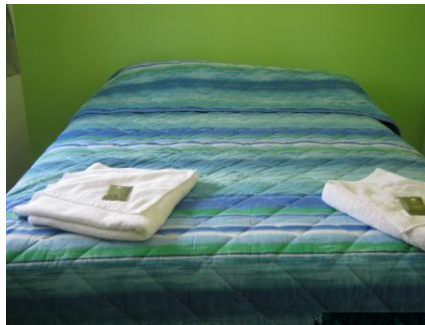

# Mossman Riverside Leisure Park Cabins

We have 2 self contained cabins situated on the Mossman River. Our cabins are fully equipped with cooking facilities, including a microwave, ensuite, TV and air-conditioners. Our cabins accommodate 4 people and linen is supplied. Our park offers free access to the 50 metre lap pool and 2 wading pools suitable for children. At a small charge you also have the option to use the Gym.